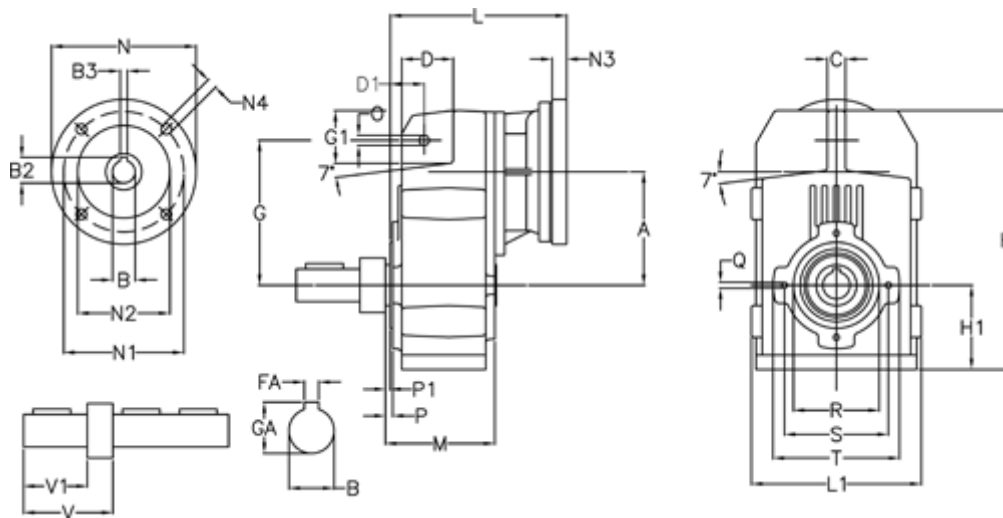

Article number: 29560516561220  
 Description: Shaft mounted gear  
 A512R-165,6-P63B5

## Measures

A = 211.30	FA = 14	M = 163.0	Q = M12x19
B = 50	G = 278	N = 140	R = 180
B1 = 11	G1 = 105.5	N1 = 115	S = 215
B2 = 12.8	GA = 53.5	N2 = 95	T = 250
B3 = 4	H = 479.0	N4 = M8x19	V = 146.5
C = 20	H1 = 144.0	O = 22	V1 = 100
D = 93.5	L = 268.0	P = 8.5	
D1 = 65.0	L1 = 273	P1 = 4.5	